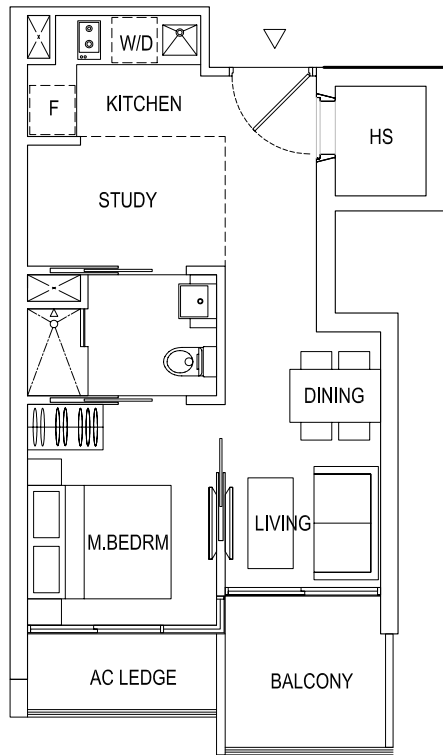

ROBINSON SUITES
RESIDENTIAL APARTMENTS

Type A2 - 1+1BR | 45 sq.m. / 484 sq.ft.
03-03 - # 13-03 # 15-03 - # 35-03 | inclusive of A/C Ledge & Balcony

ROBINSON SUITES
RESIDENTIAL APARTMENTS

Type A3 - 1+1BR | 46 sq.m. / 495 sq.ft.
03-04 - # 13-04 # 15-04 - # 35-04 | inclusive of A/C Ledge & Balcony

ROBINSON SUITES
RESIDENTIAL APARTMENTS

Type B1 - 2BR | 56 sq.m. / 603 sq.ft.
03-01 - # 13-01 # 15-01 - # 35-01 | inclusive of A/C Ledge & Balcony

ROBINSON SUITES
RESIDENTIAL APARTMENTS

Type A1 - 1+1BR | 47 sq.m. / 506 sq.ft.
03-02 - # 13-02 # 15-02 - # 35-02 | inclusive of A/C Ledge & Balcony

ROBINSON SUITES

RESIDENTIAL APARTMENTS

Type B2 - 2BR | 57 sq.m. / 614 sq.ft.
03-05 - # 13-05 # 15-05 - # 35-05 | inclusive of A/C Ledge & Balcony

ROBINSON SUITES
RESIDENTIAL APARTMENTS

Type G1 - 2BR | 90 sq.m. / 969 sq.ft.
02-01 | inclusive of A/C Ledge & Private Terrace