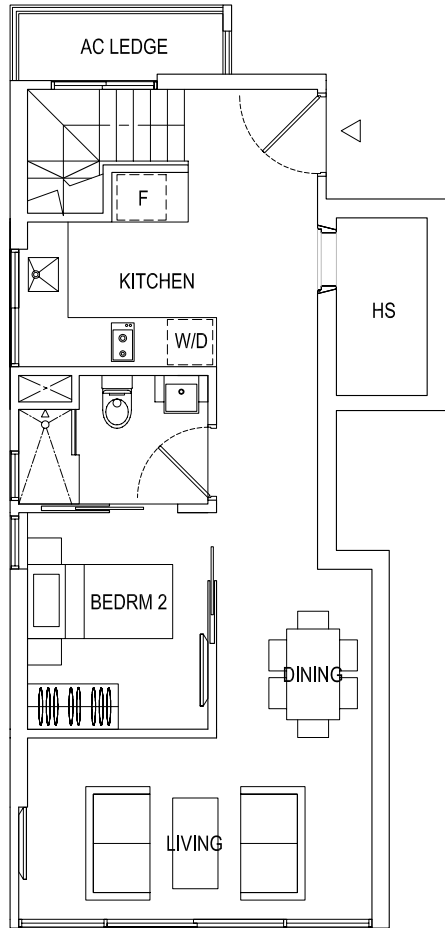

ROBINSON SUITES
RESIDENTIAL APARTMENTS

Type A2 - 1+1BR | 45 sq.m. / 484 sq.ft.
03-03 - # 13-03 # 15-03 - # 35-03 | inclusive of A/C Ledge & Balcony

ROBINSON SUITES
RESIDENTIAL APARTMENTS

Type A3 - 1+1BR | 46 sq.m. / 495 sq.ft.
03-04 - # 13-04 # 15-04 - # 35-04 | inclusive of A/C Ledge & Balcony

ROBINSON SUITES
RESIDENTIAL APARTMENTS

Type B1 - 2BR | 56 sq.m. / 603 sq.ft.
03-01 - # 13-01 # 15-01 - # 35-01 | inclusive of A/C Ledge & Balcony

ROBINSON SUITES
RESIDENTIAL APARTMENTS

Type A1 - 1+1BR | 47 sq.m. / 506 sq.ft.
03-02 - # 13-02 # 15-02 - # 35-02 | inclusive of A/C Ledge & Balcony

ROBINSON SUITES

RESIDENTIAL APARTMENTS

Type B2 - 2BR | 57 sq.m. / 614 sq.ft.
03-05 - # 13-05 # 15-05 - # 35-05 | inclusive of A/C Ledge & Balcony

ROBINSON SUITES
RESIDENTIAL APARTMENTS

Type G1 - 2BR | 90 sq.m. / 969 sq.ft.
02-01 | inclusive of A/C Ledge & Private Terrace

Type G2 - 2BR | 93 sq.m. / 1001 sq.ft.
02-05 | inclusive of A/C Ledge & Private Terrace

ROBINSON SUITES
RESIDENTIAL APARTMENTS

LOWER STOREY

UPPER STOREY

LOWER STOREY

LOWER STOREY

UPPER STOREY

LOWER STOREY