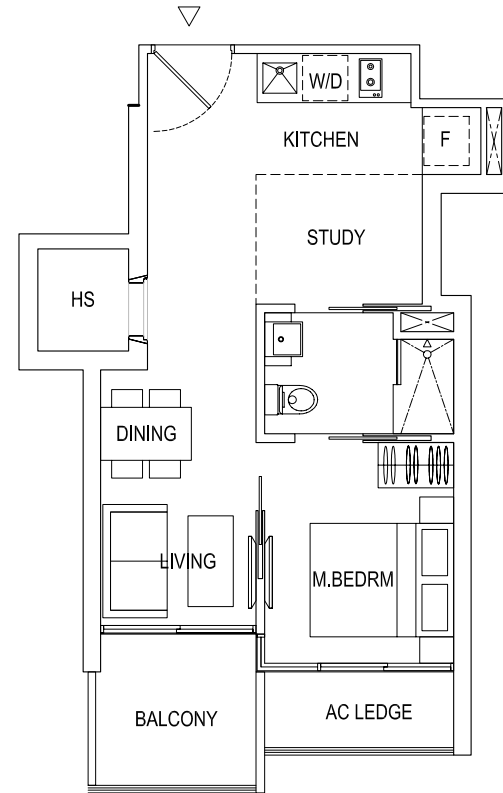

ROBINSON SUITES
RESIDENTIAL APARTMENTS

Type A2 - 1+1BR | 45 sq.m. / 484 sq.ft.
03-03 - # 13-03 # 15-03 - # 35-03 | inclusive of A/C Ledge & Balcony

ROBINSON SUITES
RESIDENTIAL APARTMENTS

Type A3 - 1+1BR | 46 sq.m. / 495 sq.ft.
03-04 - # 13-04 # 15-04 - # 35-04 | inclusive of A/C Ledge & Balcony

ROBINSON SUITES
RESIDENTIAL APARTMENTS

Type B1 - 2BR | 56 sq.m. / 603 sq.ft.
03-01 - # 13-01 # 15-01 - # 35-01 | inclusive of A/C Ledge & Balcony

ROBINSON SUITES
RESIDENTIAL APARTMENTS

Type A1 - 1+1BR | 47 sq.m. / 506 sq.ft.
03-02 - # 13-02 # 15-02 - # 35-02 | inclusive of A/C Ledge & Balcony

ROBINSON SUITES

RESIDENTIAL APARTMENTS

Type B2 - 2BR | 57 sq.m. / 614 sq.ft.
03-05 - # 13-05 # 15-05 - # 35-05 | inclusive of A/C Ledge & Balcony

ROBINSON SUITES
RESIDENTIAL APARTMENTS

Type G1 - 2BR | 90 sq.m. / 969 sq.ft.
02-01 | inclusive of A/C Ledge & Private Terrace