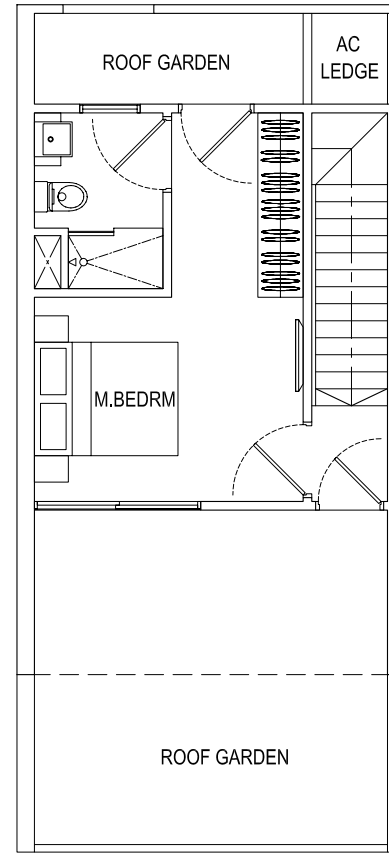

ROBINSON SUITES

RESIDENTIAL APARTMENTS

Type B2 - 2BR | 57 sq.m. / 614 sq.ft.
03-05 - # 13-05 # 15-05 - # 35-05 | inclusive of A/C Ledge & Balcony

ROBINSON SUITES
RESIDENTIAL APARTMENTS

Type G1 - 2BR | 90 sq.m. / 969 sq.ft.
02-01 | inclusive of A/C Ledge & Private Terrace

Type G2 - 2BR | 93 sq.m. / 1001 sq.ft.
02-05 | inclusive of A/C Ledge & Private Terrace

ROBINSON SUITES
RESIDENTIAL APARTMENTS

LOWER STOREY

UPPER STOREY

LOWER STOREY

LOWER STOREY

UPPER STOREY

LOWER STOREY

UPPER STOREY

ROBINSON SUITES
RESIDENTIAL APARTMENTS

LOWER STOREY

UPPER STOREY

ROBINSON SUITES
RESIDENTIAL APARTMENTS

Shop #1 | 50 sq.m. / 538 sq.ft.
01-01 | inclusive of A/C Ledge

ROBINSON SUITES
RESIDENTIAL APARTMENTS