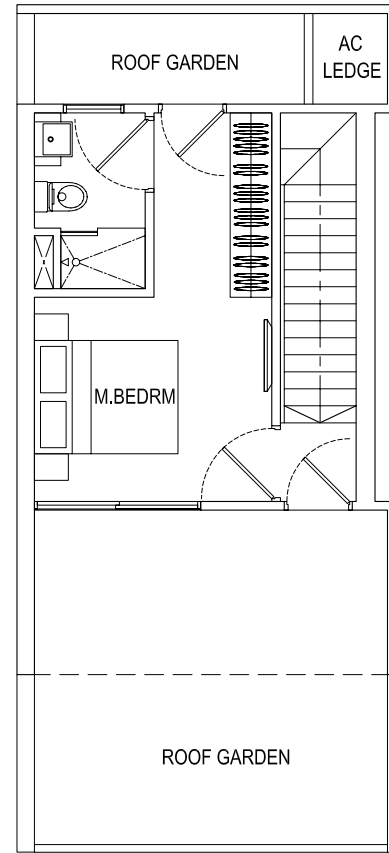

ROBINSON SUITES

RESIDENTIAL APARTMENTS

Type B2 - 2BR | 57 sq.m. / 614 sq.ft.
03-05 - # 13-05 # 15-05 - # 35-05 | inclusive of A/C Ledge & Balcony

ROBINSON SUITES
RESIDENTIAL APARTMENTS

Type G1 - 2BR | 90 sq.m. / 969 sq.ft.
02-01 | inclusive of A/C Ledge & Private Terrace

Type G2 - 2BR | 93 sq.m. / 1001 sq.ft.
02-05 | inclusive of A/C Ledge & Private Terrace

ROBINSON SUITES
RESIDENTIAL APARTMENTS

LOWER STOREY

UPPER STOREY

LOWER STOREY

LOWER STOREY

UPPER STOREY

LOWER STOREY

UPPER STOREY

ROBINSON SUITES
RESIDENTIAL APARTMENTS

LOWER STOREY

UPPER STOREY

ROBINSON SUITES
RESIDENTIAL APARTMENTS

Shop #1 | 50 sq.m. / 538 sq.ft.
01-01 | inclusive of A/C Ledge

ROBINSON SUITES
RESIDENTIAL APARTMENTS