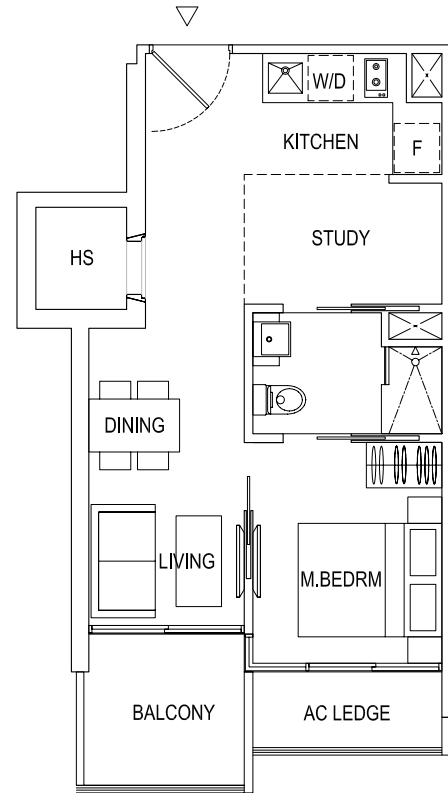

ROBINSON SUITES
RESIDENTIAL APARTMENTS

Type A2 - 1+1BR | 45 sq.m. / 484 sq.ft.
03-03 - # 13-03 # 15-03 - # 35-03 | inclusive of A/C Ledge & Balcony

ROBINSON SUITES
RESIDENTIAL APARTMENTS

Type A3 - 1+1BR | 46 sq.m. / 495 sq.ft.
03-04 - # 13-04 # 15-04 - # 35-04 | inclusive of A/C Ledge & Balcony

ROBINSON SUITES
RESIDENTIAL APARTMENTS

Type B1 - 2BR | 56 sq.m. / 603 sq.ft.
03-01 - # 13-01 # 15-01 - # 35-01 | inclusive of A/C Ledge & Balcony

ROBINSON SUITES
RESIDENTIAL APARTMENTS

Type A1 - 1+1BR | 47 sq.m. / 506 sq.ft.
03-02 - # 13-02 # 15-02 - # 35-02 | inclusive of A/C Ledge & Balcony

ROBINSON SUITES

RESIDENTIAL APARTMENTS

Type B2 - 2BR | 57 sq.m. / 614 sq.ft.
03-05 - # 13-05 # 15-05 - # 35-05 | inclusive of A/C Ledge & Balcony

ROBINSON SUITES
RESIDENTIAL APARTMENTS

Type G1 - 2BR | 90 sq.m. / 969 sq.ft.
02-01 | inclusive of A/C Ledge & Private Terrace