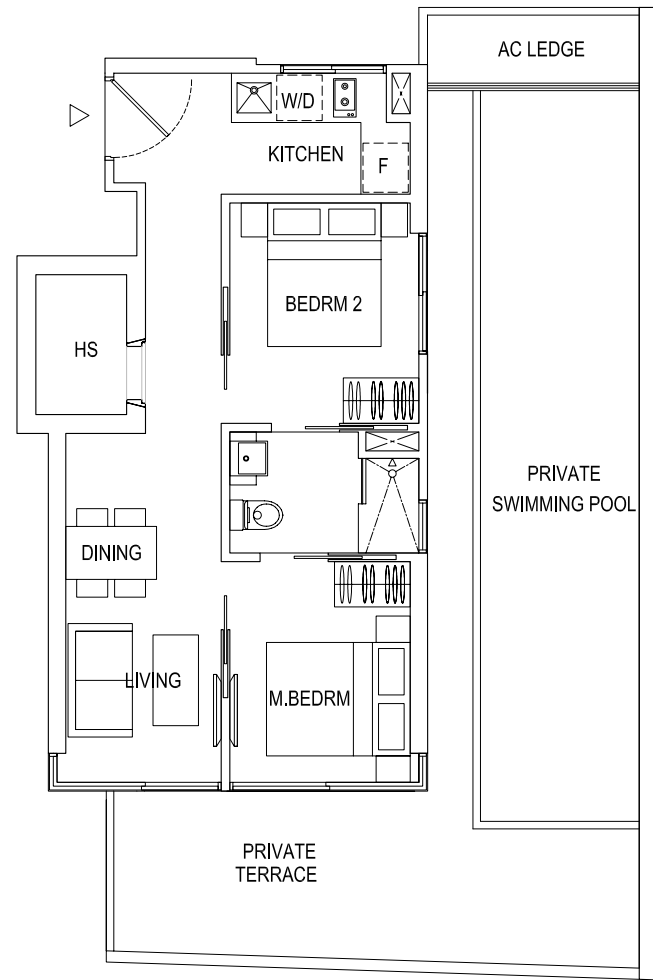

ROBINSON SUITES
RESIDENTIAL APARTMENTS

Type B1 - 2BR | 56 sq.m. / 603 sq.ft.
03-01 - # 13-01 # 15-01 - # 35-01 | inclusive of A/C Ledge & Balcony

ROBINSON SUITES
RESIDENTIAL APARTMENTS

Type A1 - 1+1BR | 47 sq.m. / 506 sq.ft.
03-02 - # 13-02 # 15-02 - # 35-02 | inclusive of A/C Ledge & Balcony

ROBINSON SUITES

RESIDENTIAL APARTMENTS

Type B2 - 2BR | 57 sq.m. / 614 sq.ft.
03-05 - # 13-05 # 15-05 - # 35-05 | inclusive of A/C Ledge & Balcony

ROBINSON SUITES
RESIDENTIAL APARTMENTS

Type G1 - 2BR | 90 sq.m. / 969 sq.ft.
02-01 | inclusive of A/C Ledge & Private Terrace

Type G2 - 2BR | 93 sq.m. / 1001 sq.ft.
02-05 | inclusive of A/C Ledge & Private Terrace

ROBINSON SUITES
RESIDENTIAL APARTMENTS

LOWER STOREY

UPPER STOREY

LOWER STOREY

LOWER STOREY

UPPER STOREY

LOWER STOREY

UPPER STOREY

ROBINSON SUITES
RESIDENTIAL APARTMENTS

LOWER STOREY

UPPER STOREY

ROBINSON SUITES
RESIDENTIAL APARTMENTS

Shop #1 | 50 sq.m. / 538 sq.ft.
01-01 | inclusive of A/C Ledge

ROBINSON SUITES
RESIDENTIAL APARTMENTS