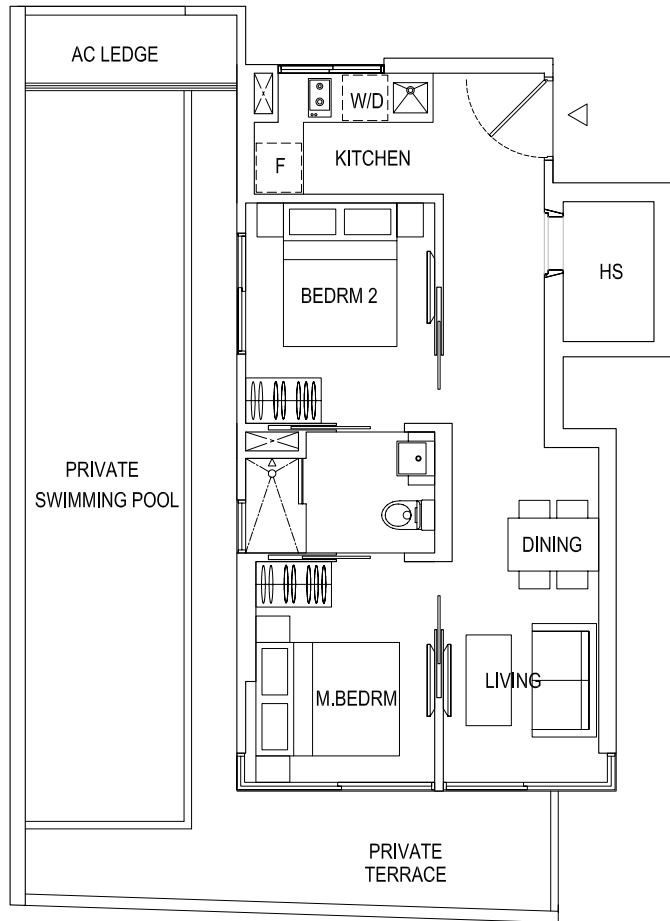

ROBINSON SUITES
RESIDENTIAL APARTMENTS

Type A2 - 1+1BR | 45 sq.m. / 484 sq.ft.
03-03 - # 13-03 # 15-03 - # 35-03 | inclusive of A/C Ledge & Balcony

ROBINSON SUITES
RESIDENTIAL APARTMENTS

Type A3 - 1+1BR | 46 sq.m. / 495 sq.ft.
03-04 - # 13-04 # 15-04 - # 35-04 | inclusive of A/C Ledge & Balcony

ROBINSON SUITES
RESIDENTIAL APARTMENTS

Type B1 - 2BR | 56 sq.m. / 603 sq.ft.
03-01 - # 13-01 # 15-01 - # 35-01 | inclusive of A/C Ledge & Balcony

ROBINSON SUITES
RESIDENTIAL APARTMENTS

Type A1 - 1+1BR | 47 sq.m. / 506 sq.ft.
03-02 - # 13-02 # 15-02 - # 35-02 | inclusive of A/C Ledge & Balcony

ROBINSON SUITES

RESIDENTIAL APARTMENTS

Type B2 - 2BR | 57 sq.m. / 614 sq.ft.
03-05 - # 13-05 # 15-05 - # 35-05 | inclusive of A/C Ledge & Balcony

ROBINSON SUITES
RESIDENTIAL APARTMENTS

Type G1 - 2BR | 90 sq.m. / 969 sq.ft.
02-01 | inclusive of A/C Ledge & Private Terrace

Type G2 - 2BR | 93 sq.m. / 1001 sq.ft.
02-05 | inclusive of A/C Ledge & Private Terrace

ROBINSON SUITES
RESIDENTIAL APARTMENTS

LOWER STOREY

UPPER STOREY

LOWER STOREY

LOWER STOREY

UPPER STOREY

LOWER STOREY