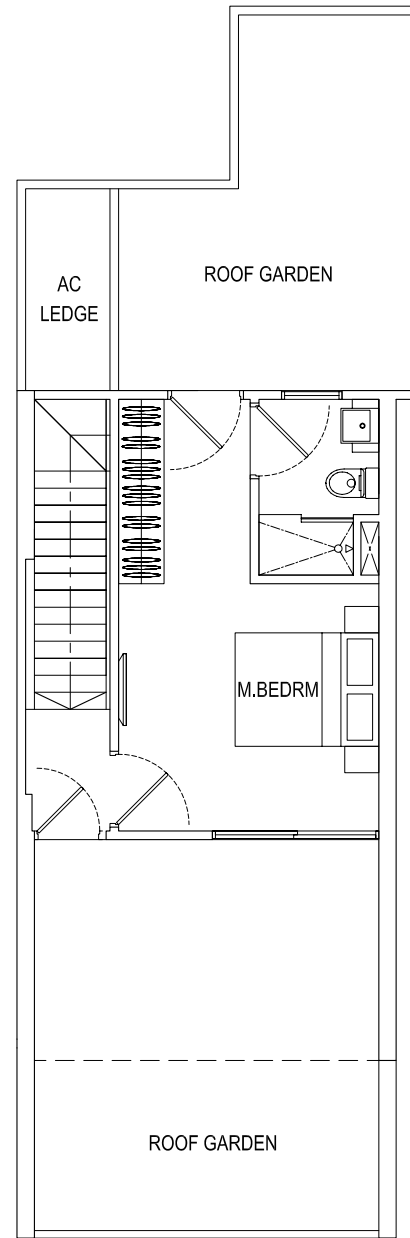

ROBINSON SUITES
RESIDENTIAL APARTMENTS

Type B1 - 2BR | 56 sq.m. / 603 sq.ft.
03-01 - # 13-01 # 15-01 - # 35-01 | inclusive of A/C Ledge & Balcony

ROBINSON SUITES
RESIDENTIAL APARTMENTS

Type A1 - 1+1BR | 47 sq.m. / 506 sq.ft.
03-02 - # 13-02 # 15-02 - # 35-02 | inclusive of A/C Ledge & Balcony

ROBINSON SUITES

RESIDENTIAL APARTMENTS

Type B2 - 2BR | 57 sq.m. / 614 sq.ft.
03-05 - # 13-05 # 15-05 - # 35-05 | inclusive of A/C Ledge & Balcony

ROBINSON SUITES
RESIDENTIAL APARTMENTS

Type G1 - 2BR | 90 sq.m. / 969 sq.ft.
02-01 | inclusive of A/C Ledge & Private Terrace

Type G2 - 2BR | 93 sq.m. / 1001 sq.ft.
02-05 | inclusive of A/C Ledge & Private Terrace

ROBINSON SUITES
RESIDENTIAL APARTMENTS

LOWER STOREY

UPPER STOREY

LOWER STOREY

LOWER STOREY

UPPER STOREY

LOWER STOREY

UPPER STOREY

ROBINSON SUITES
RESIDENTIAL APARTMENTS

LOWER STOREY

UPPER STOREY

ROBINSON SUITES
RESIDENTIAL APARTMENTS

Shop #1 | 50 sq.m. / 538 sq.ft.
01-01 | inclusive of A/C Ledge

ROBINSON SUITES
RESIDENTIAL APARTMENTS