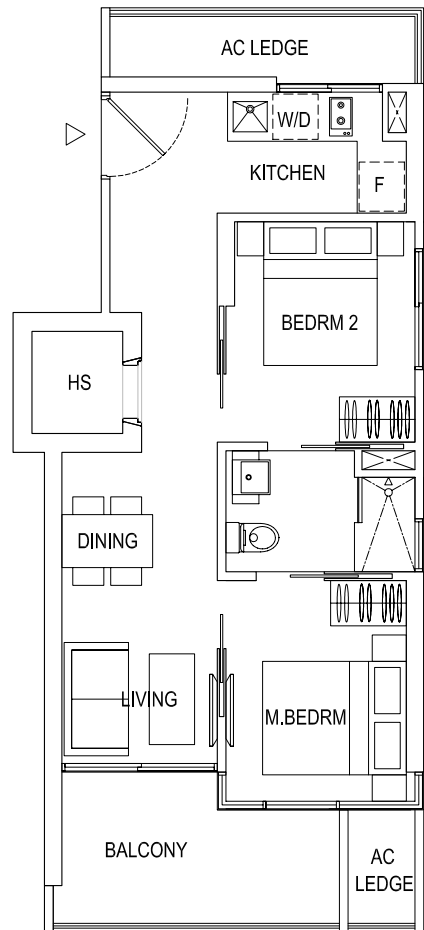

ROBINSON SUITES
RESIDENTIAL APARTMENTS

Type A2 - 1+1BR | 45 sq.m. / 484 sq.ft.
03-03 - # 13-03 # 15-03 - # 35-03 | inclusive of A/C Ledge & Balcony

ROBINSON SUITES
RESIDENTIAL APARTMENTS

Type A3 - 1+1BR | 46 sq.m. / 495 sq.ft.
03-04 - # 13-04 # 15-04 - # 35-04 | inclusive of A/C Ledge & Balcony

ROBINSON SUITES
RESIDENTIAL APARTMENTS

Type B1 - 2BR | 56 sq.m. / 603 sq.ft.
03-01 - # 13-01 # 15-01 - # 35-01 | inclusive of A/C Ledge & Balcony

ROBINSON SUITES
RESIDENTIAL APARTMENTS

Type A1 - 1+1BR | 47 sq.m. / 506 sq.ft.
03-02 - # 13-02 # 15-02 - # 35-02 | inclusive of A/C Ledge & Balcony

ROBINSON SUITES

RESIDENTIAL APARTMENTS

Type B2 - 2BR | 57 sq.m. / 614 sq.ft.
03-05 - # 13-05 # 15-05 - # 35-05 | inclusive of A/C Ledge & Balcony

ROBINSON SUITES
RESIDENTIAL APARTMENTS

Type G1 - 2BR | 90 sq.m. / 969 sq.ft.
02-01 | inclusive of A/C Ledge & Private Terrace

Type G2 - 2BR | 93 sq.m. / 1001 sq.ft.
02-05 | inclusive of A/C Ledge & Private Terrace

ROBINSON SUITES
RESIDENTIAL APARTMENTS

LOWER STOREY

UPPER STOREY

LOWER STOREY

LOWER STOREY

UPPER STOREY

LOWER STOREY