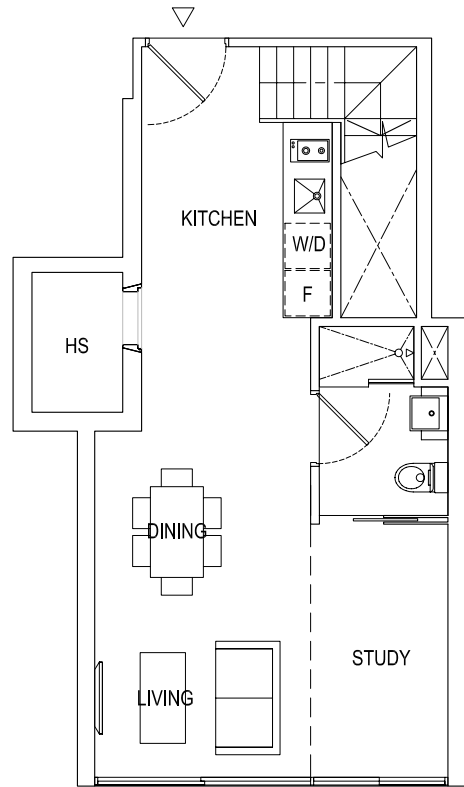

ROBINSON SUITES

RESIDENTIAL APARTMENTS

Type B2 - 2BR | 57 sq.m. / 614 sq.ft.
03-05 - # 13-05 # 15-05 - # 35-05 | inclusive of A/C Ledge & Balcony

ROBINSON SUITES
RESIDENTIAL APARTMENTS

Type G1 - 2BR | 90 sq.m. / 969 sq.ft.
02-01 | inclusive of A/C Ledge & Private Terrace

Type G2 - 2BR | 93 sq.m. / 1001 sq.ft.
02-05 | inclusive of A/C Ledge & Private Terrace

ROBINSON SUITES
RESIDENTIAL APARTMENTS

LOWER STOREY

UPPER STOREY

LOWER STOREY

LOWER STOREY

UPPER STOREY

LOWER STOREY

UPPER STOREY

ROBINSON SUITES
RESIDENTIAL APARTMENTS

LOWER STOREY

UPPER STOREY

ROBINSON SUITES
RESIDENTIAL APARTMENTS

Shop #1 | 50 sq.m. / 538 sq.ft.
01-01 | inclusive of A/C Ledge

ROBINSON SUITES
RESIDENTIAL APARTMENTS