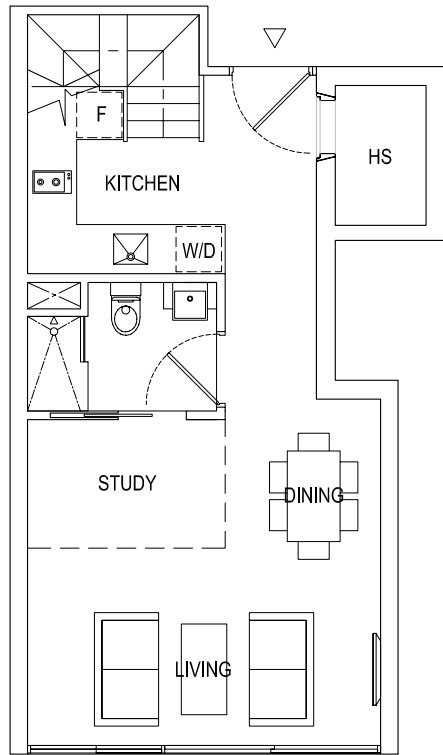

ROBINSON SUITES
RESIDENTIAL APARTMENTS

Type B1 - 2BR | 56 sq.m. / 603 sq.ft.
03-01 - # 13-01 # 15-01 - # 35-01 | inclusive of A/C Ledge & Balcony

ROBINSON SUITES
RESIDENTIAL APARTMENTS

Type A1 - 1+1BR | 47 sq.m. / 506 sq.ft.
03-02 - # 13-02 # 15-02 - # 35-02 | inclusive of A/C Ledge & Balcony

ROBINSON SUITES

RESIDENTIAL APARTMENTS

Type B2 - 2BR | 57 sq.m. / 614 sq.ft.
03-05 - # 13-05 # 15-05 - # 35-05 | inclusive of A/C Ledge & Balcony

ROBINSON SUITES
RESIDENTIAL APARTMENTS

Type G1 - 2BR | 90 sq.m. / 969 sq.ft.
02-01 | inclusive of A/C Ledge & Private Terrace

Type G2 - 2BR | 93 sq.m. / 1001 sq.ft.
02-05 | inclusive of A/C Ledge & Private Terrace

ROBINSON SUITES
RESIDENTIAL APARTMENTS

LOWER STOREY

UPPER STOREY

LOWER STOREY

LOWER STOREY

UPPER STOREY

LOWER STOREY

UPPER STOREY

ROBINSON SUITES
RESIDENTIAL APARTMENTS

LOWER STOREY

UPPER STOREY

ROBINSON SUITES
RESIDENTIAL APARTMENTS

Shop #1 | 50 sq.m. / 538 sq.ft.
01-01 | inclusive of A/C Ledge

ROBINSON SUITES
RESIDENTIAL APARTMENTS