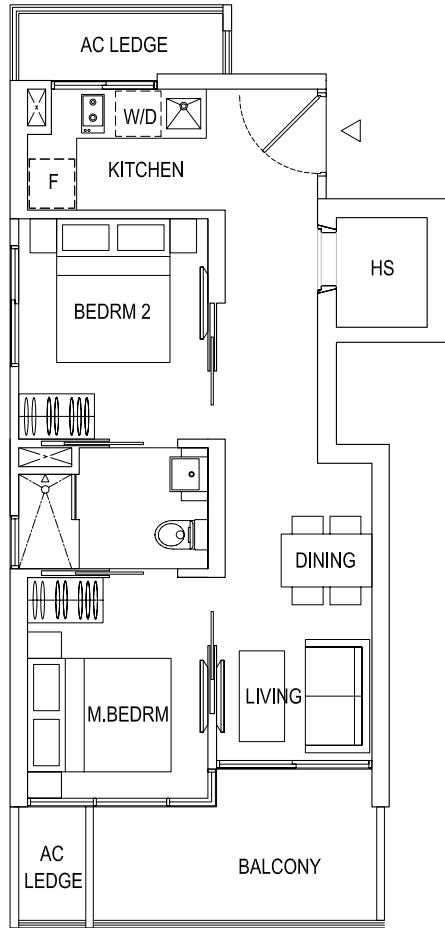

ROBINSON SUITES
RESIDENTIAL APARTMENTS

Type A2 - 1+1BR | 45 sq.m. / 484 sq.ft.
03-03 - # 13-03 # 15-03 - # 35-03 | inclusive of A/C Ledge & Balcony

ROBINSON SUITES
RESIDENTIAL APARTMENTS

Type A3 - 1+1BR | 46 sq.m. / 495 sq.ft.
03-04 - # 13-04 # 15-04 - # 35-04 | inclusive of A/C Ledge & Balcony

ROBINSON SUITES
RESIDENTIAL APARTMENTS

Type B1 - 2BR | 56 sq.m. / 603 sq.ft.
03-01 - # 13-01 # 15-01 - # 35-01 | inclusive of A/C Ledge & Balcony

ROBINSON SUITES
RESIDENTIAL APARTMENTS

Type A1 - 1+1BR | 47 sq.m. / 506 sq.ft.
03-02 - # 13-02 # 15-02 - # 35-02 | inclusive of A/C Ledge & Balcony

ROBINSON SUITES

RESIDENTIAL APARTMENTS

Type B2 - 2BR | 57 sq.m. / 614 sq.ft.
03-05 - # 13-05 # 15-05 - # 35-05 | inclusive of A/C Ledge & Balcony

ROBINSON SUITES
RESIDENTIAL APARTMENTS

Type G1 - 2BR | 90 sq.m. / 969 sq.ft.
02-01 | inclusive of A/C Ledge & Private Terrace