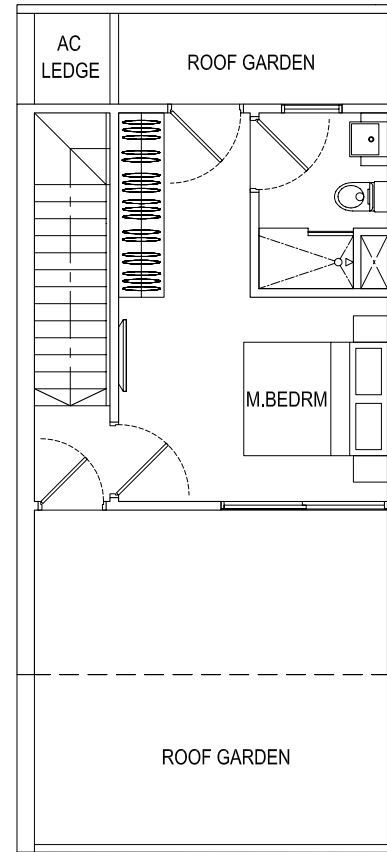

ROBINSON SUITES

RESIDENTIAL APARTMENTS

Type B2 - 2BR | 57 sq.m. / 614 sq.ft.
03-05 - # 13-05 # 15-05 - # 35-05 | inclusive of A/C Ledge & Balcony

ROBINSON SUITES
RESIDENTIAL APARTMENTS

Type G1 - 2BR | 90 sq.m. / 969 sq.ft.
02-01 | inclusive of A/C Ledge & Private Terrace

Type G2 - 2BR | 93 sq.m. / 1001 sq.ft.
02-05 | inclusive of A/C Ledge & Private Terrace

ROBINSON SUITES
RESIDENTIAL APARTMENTS

LOWER STOREY

UPPER STOREY

LOWER STOREY

LOWER STOREY

UPPER STOREY

LOWER STOREY

UPPER STOREY

ROBINSON SUITES
RESIDENTIAL APARTMENTS

LOWER STOREY

UPPER STOREY

ROBINSON SUITES
RESIDENTIAL APARTMENTS

Shop #1 | 50 sq.m. / 538 sq.ft.
01-01 | inclusive of A/C Ledge

ROBINSON SUITES
RESIDENTIAL APARTMENTS