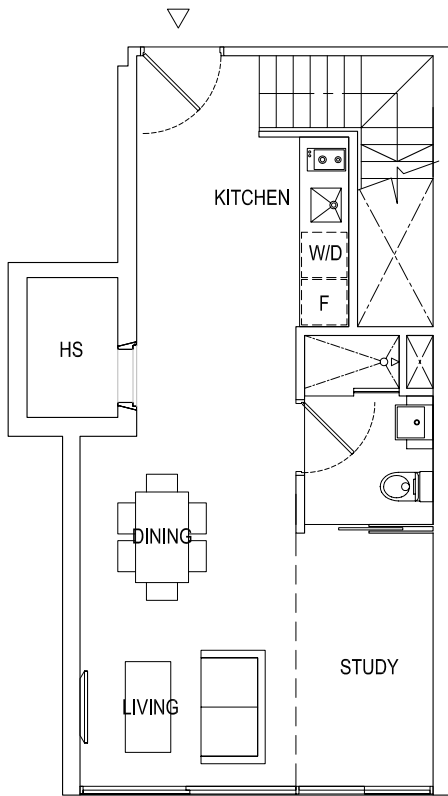

ROBINSON SUITES
RESIDENTIAL APARTMENTS

Type B1 - 2BR | 56 sq.m. / 603 sq.ft.
03-01 - # 13-01 # 15-01 - # 35-01 | inclusive of A/C Ledge & Balcony

ROBINSON SUITES
RESIDENTIAL APARTMENTS

Type A1 - 1+1BR | 47 sq.m. / 506 sq.ft.
03-02 - # 13-02 # 15-02 - # 35-02 | inclusive of A/C Ledge & Balcony

ROBINSON SUITES

RESIDENTIAL APARTMENTS

Type B2 - 2BR | 57 sq.m. / 614 sq.ft.
03-05 - # 13-05 # 15-05 - # 35-05 | inclusive of A/C Ledge & Balcony

ROBINSON SUITES
RESIDENTIAL APARTMENTS

Type G1 - 2BR | 90 sq.m. / 969 sq.ft.
02-01 | inclusive of A/C Ledge & Private Terrace

Type G2 - 2BR | 93 sq.m. / 1001 sq.ft.
02-05 | inclusive of A/C Ledge & Private Terrace

ROBINSON SUITES
RESIDENTIAL APARTMENTS

LOWER STOREY

UPPER STOREY

LOWER STOREY

LOWER STOREY

UPPER STOREY

LOWER STOREY

UPPER STOREY

ROBINSON SUITES
RESIDENTIAL APARTMENTS

LOWER STOREY

UPPER STOREY

ROBINSON SUITES
RESIDENTIAL APARTMENTS

Shop #1 | 50 sq.m. / 538 sq.ft.
01-01 | inclusive of A/C Ledge

ROBINSON SUITES
RESIDENTIAL APARTMENTS