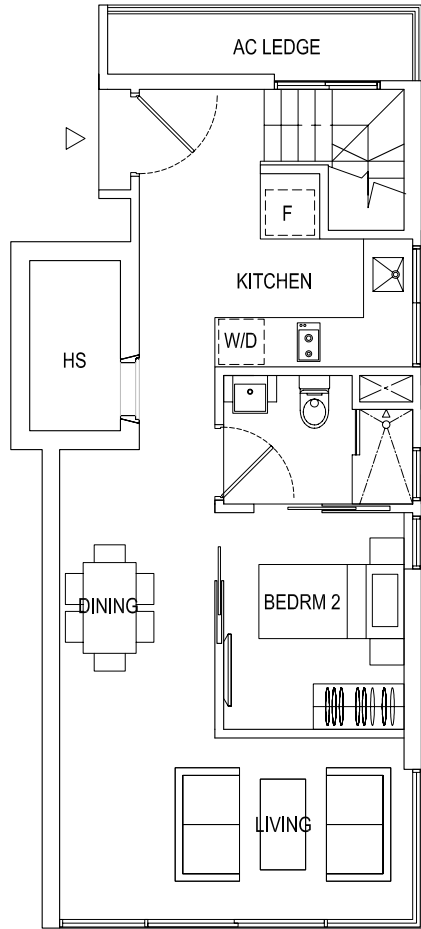

ROBINSON SUITES
RESIDENTIAL APARTMENTS

Type B1 - 2BR | 56 sq.m. / 603 sq.ft.
03-01 - # 13-01 # 15-01 - # 35-01 | inclusive of A/C Ledge & Balcony

ROBINSON SUITES
RESIDENTIAL APARTMENTS

Type A1 - 1+1BR | 47 sq.m. / 506 sq.ft.
03-02 - # 13-02 # 15-02 - # 35-02 | inclusive of A/C Ledge & Balcony

ROBINSON SUITES

RESIDENTIAL APARTMENTS

Type B2 - 2BR | 57 sq.m. / 614 sq.ft.
03-05 - # 13-05 # 15-05 - # 35-05 | inclusive of A/C Ledge & Balcony

ROBINSON SUITES
RESIDENTIAL APARTMENTS

Type G1 - 2BR | 90 sq.m. / 969 sq.ft.
02-01 | inclusive of A/C Ledge & Private Terrace

Type G2 - 2BR | 93 sq.m. / 1001 sq.ft.
02-05 | inclusive of A/C Ledge & Private Terrace

ROBINSON SUITES
RESIDENTIAL APARTMENTS

LOWER STOREY

UPPER STOREY

LOWER STOREY

LOWER STOREY

UPPER STOREY

LOWER STOREY

UPPER STOREY

ROBINSON SUITES
RESIDENTIAL APARTMENTS

LOWER STOREY

UPPER STOREY

ROBINSON SUITES
RESIDENTIAL APARTMENTS

Shop #1 | 50 sq.m. / 538 sq.ft.
01-01 | inclusive of A/C Ledge

ROBINSON SUITES
RESIDENTIAL APARTMENTS